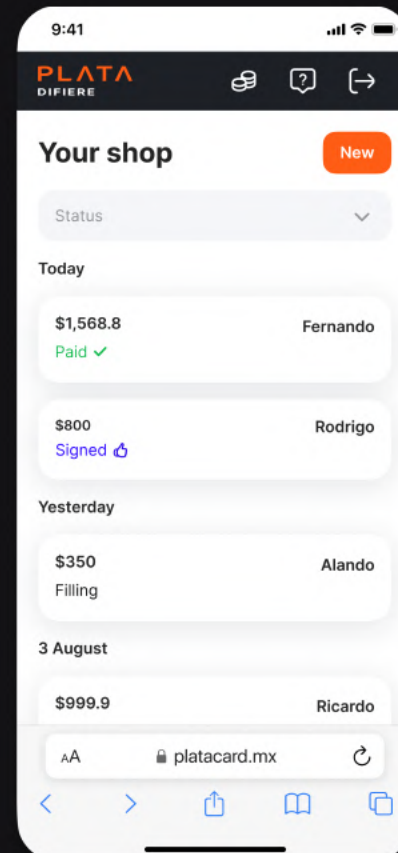

Solicitud simple

Tus clientes podrán diferir sus compras sin necesidad de tarjeta de crédito

3 tipos de lanzamiento

Plata API

Para tiendas en línea
Para tiendas físicas

Desarrollado para satisfacer tus
necesidades

Pasos

1. Firma el contrato
2. Obtén la documentación API
3. Desarrolla la integración
4. Accede al Dashboard de Plata
5. ¡Empieza a vender!

Contáctanos para acceder a la documentación SDK

The screenshot shows a product page for a 'Tray Table' on the 3legant website. The page features a main product image of a black tray table with a circular top and four legs. A 'NEW' badge and a '-50%' discount tag are visible in the top left corner of the product image. To the right of the image, the product name 'Tray Table' is displayed with a 5-star rating and '11 Reviews'. Below the name, a description states: 'Buy one or buy a few and make every space where you sit more convenient. Light and easy to move around with removable tray top, handy for serving snacks.' The price is shown as '\$199.00' with the original price '\$400.00' crossed out. Underneath, the 'Measurements' are listed as '17 1/2 x 20 5/8"'. A 'Choose Color' section shows four color options: Black (selected), Silver, Red, and White. Below the color options, there is a quantity selector set to '1' and a 'Wishlist' button. A prominent 'Add to Cart' button is located below the color options. At the bottom of the product image area, there are three smaller images showing the table in use. On the right side of the page, there is a 'Paga cada mes \$34,5 con PLATA' button. At the bottom right, the SKU is '1117' and the category is 'Living Room, Bedroom'.