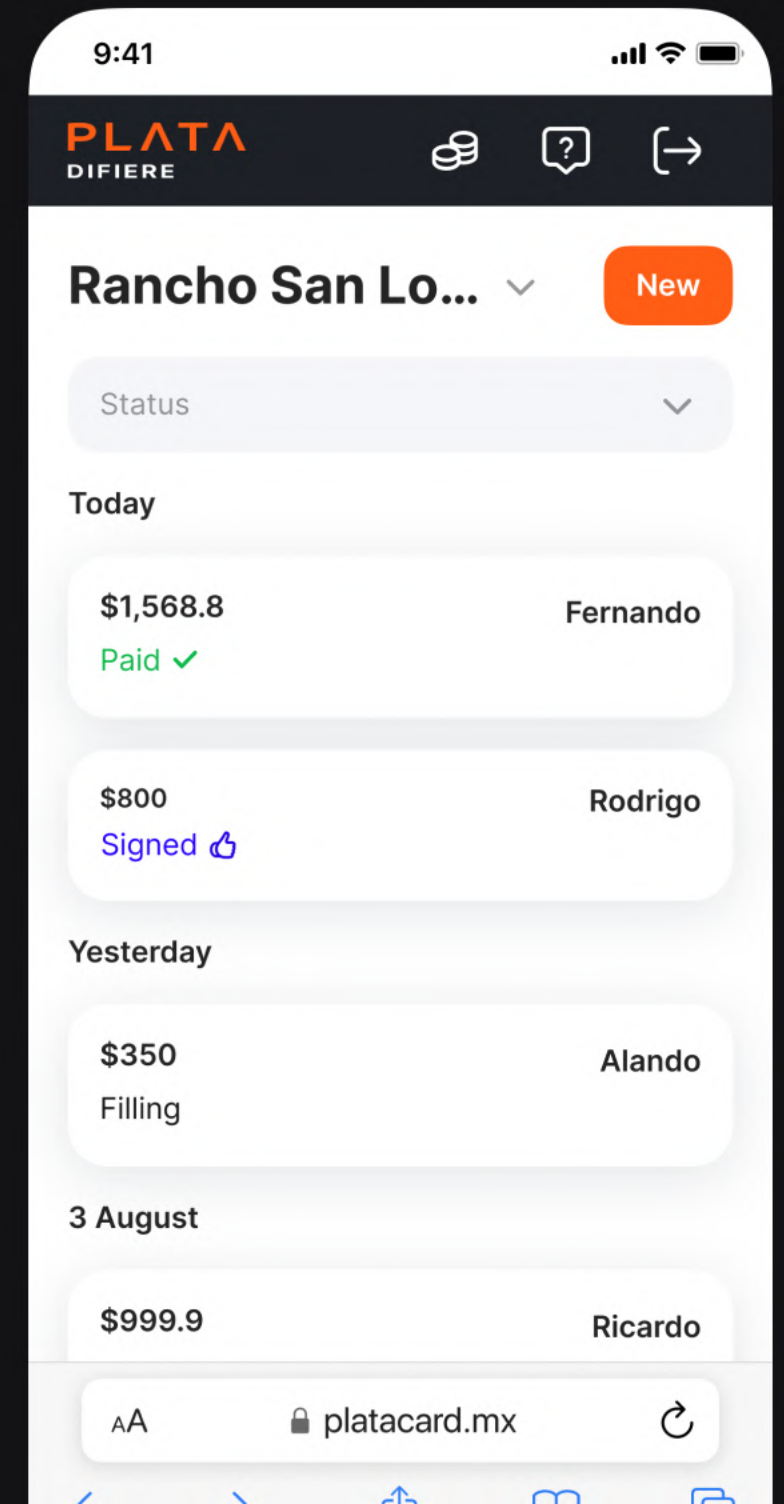

Pasos

1. Firma el contrato
2. Obtén la documentación API
3. Desarrolla la integración
4. Accede al Dashboard de Plata
5. ¡Empieza a vender!

Contáctanos para acceder a la documentación SDK

The screenshot shows a product page for a 'Tray Table' on the 3legant website. The page features a main product image of a black tray table with a circular top and four legs. A 'NEW' badge and a '-50%' discount tag are visible in the top left corner of the product image. To the right of the image, the product name 'Tray Table' is displayed with a 5-star rating and '11 Reviews'. Below the name, a description states: 'Buy one or buy a few and make every space where you sit more convenient. Light and easy to move around with removable tray top, handy for serving snacks.' The price is shown as '\$199.00' with the original price '\$400.00' crossed out. Underneath, the 'Measurements' are listed as '17 1/2 x 20 5/8"'. A 'Choose Color' section shows four color options: Black (selected), Silver, Red, and White. Below the color options, there is a quantity selector set to '1' and a 'Wishlist' button. A prominent 'Add to Cart' button is located below the color options. At the bottom of the product image area, there are three smaller images showing the table in use. On the right side of the page, there is a 'Paga cada mes \$34,5 con PLATA' button. At the bottom right, the SKU is '1117' and the category is 'Living Room, Bedroom'.

Plata Dashboard

PLATA
DIFIERE

Beneficios

-  Tiendas físicas
-  Ideal para pequeñas empresas
-  Acceso desde PC o celular
-  Sin integración técnica
-  Lanzamiento en 2 días
-  Soporte a comercios

Pasos

1. Firma el contrato
2. Obtén acceso a Plata Dashboard
3. Capacitamos a tus empleados
4. ¡Empieza a vender!