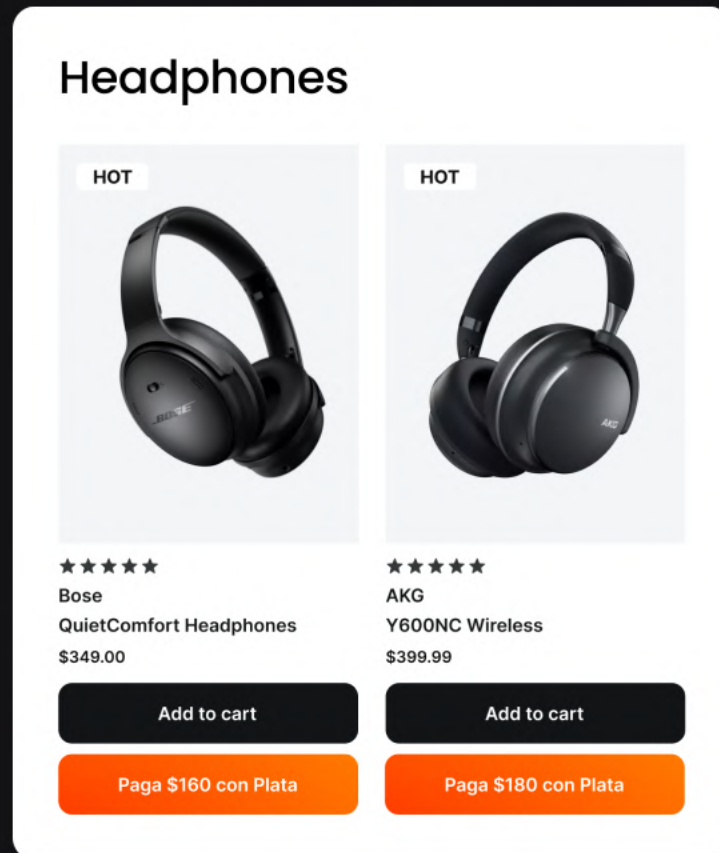

3 tipos de lanzamiento

Plata API

Para tiendas en línea
Para tiendas físicas

Desarrollado para satisfacer tus
necesidades